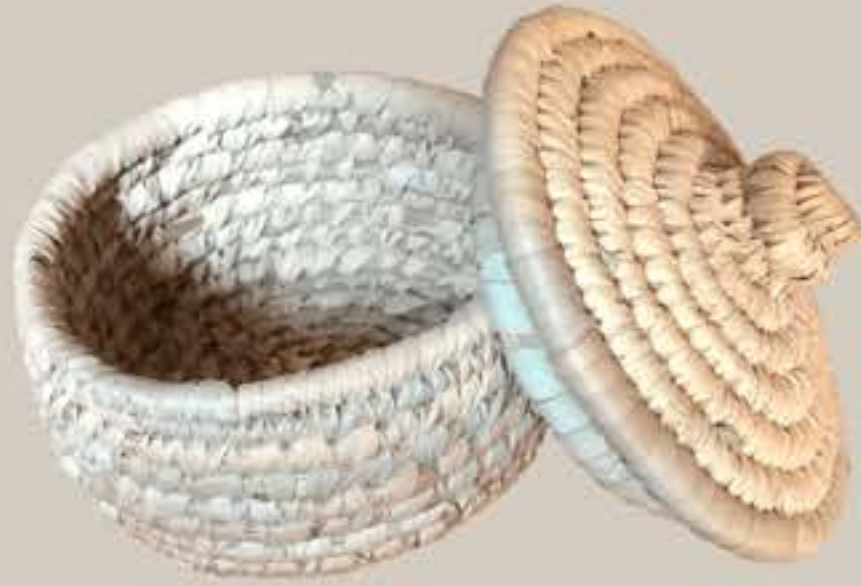

Baskets with Lid

Naz

Code: CL127- 733

Color: Natural

S: dia 14cm (5.5"), H 10cm (3.9")

M: dia 20cm (7.8"), H 12cm (4.7")